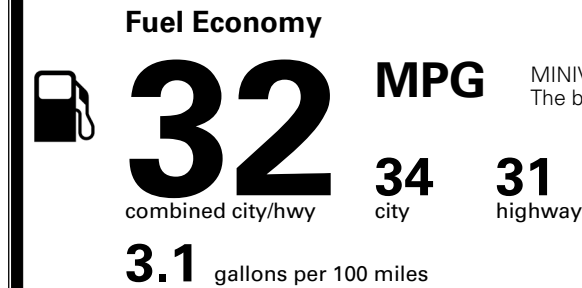

TOTAL ADDITIONAL WEIGHT: 1.3

*Additional terms and conditions apply.

**Kia Connect may be currently unavailable for some Model Year 2022 and newer vehicles sold or purchased in Massachusetts; please see owners.kia.com for more information.

EPA DOT Fuel Economy and Environment

Gasoline Vehicle

MINIVANS range from 20 to 83 MPG. The best vehicle rates 146 MPGe.

You save \$750
 in fuel costs over 5 years compared to the average new vehicle.

Annual fuel cost
\$1,550