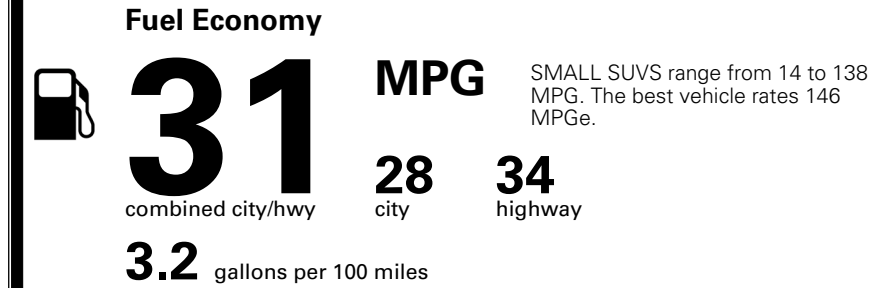

EPA DOT Fuel Economy and Environment

Gasoline Vehicle

You save \$500
 in fuel costs over 5 years compared to the average new vehicle.

Annual fuel cost \$1,600

Actual results will vary for many reasons, including driving conditions and how you drive and maintain your vehicle. The average new vehicle gets 29 MPG and costs \$8,500 to fuel over 5 years. Cost estimates are based on 15,000 miles per year at \$ 3.30 per gallon. MPGe is miles per gasoline gallon equivalent. Vehicle emissions are a significant cause of climate change and smog.