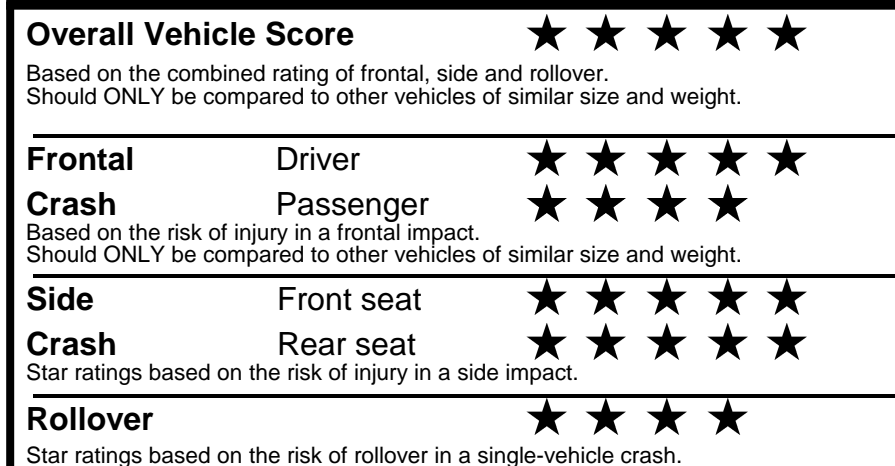

GOVERNMENT 5-STAR SAFETY RATINGS

Star ratings range from 1 to 5 stars (★★★★★) with 5 being the highest.
Source: National Highway Traffic Safety Administration (NHTSA).
www.safercar.gov or 1-888-327-4236

Manufacturer's suggested retail price includes Manufacturer's recommended pre-delivery service. License and title fees, state and local taxes and other dealer installed options and accessories are not included in the manufacturer's suggested retail price.

PARTS CONTENT INFORMATION

FOR VEHICLES IN THIS CAR LINE U.S./CANADIAN PARTS CONTENT: 0 %

MAJOR SOURCES OF FOREIGN PARTS: KOREA: 90%

NOTE: PARTS CONTENT DOES NOT INCLUDE FINAL ASSEMBLY, DISTRIBUTION, OR OTHER NON-PARTS COSTS.

FOR THIS VEHICLE FINAL ASSEMBLY POINT: HWASUNG, KOREA

COUNTRY OF ORIGIN ENGINE (MOTOR): KOREA

TRANSMISSION: KOREA