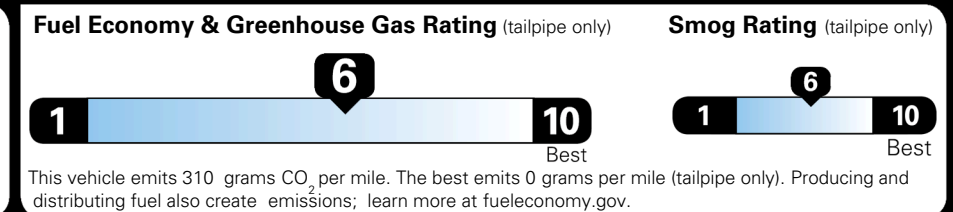

\$2,200.00

\$ 30,690.00

\$ 1,245.00

\$ 31,935.00

EPA DOT Fuel Economy and Environment

Gasoline Vehicle

You save \$0
 in fuel costs over 5 years compared to the average new vehicle.

Annual fuel cost \$1,700