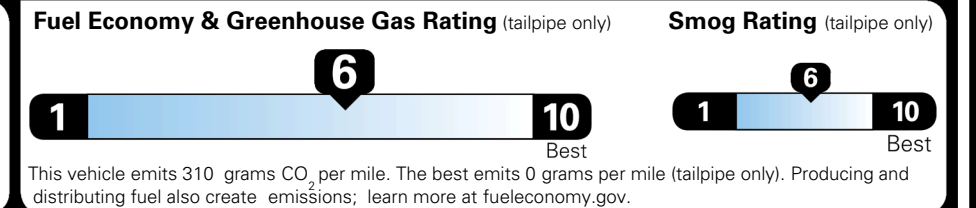

TOTAL ADDITIONAL WEIGHT: 1.3

EPA DOT Fuel Economy and Environment

Gasoline Vehicle

You save \$0
 in fuel costs over 5 years compared to the average new vehicle.

Annual fuel cost
\$1,700

Actual results will vary for many reasons, including driving conditions and how you drive and maintain your vehicle. The average new vehicle gets 29 MPG and costs \$8,500 to fuel over 5 years. Cost estimates are based on 15,000 miles per year at \$ 3.30 per gallon. MPGe is miles per gasoline gallon equivalent. Vehicle emissions are a significant cause of climate change and smog.