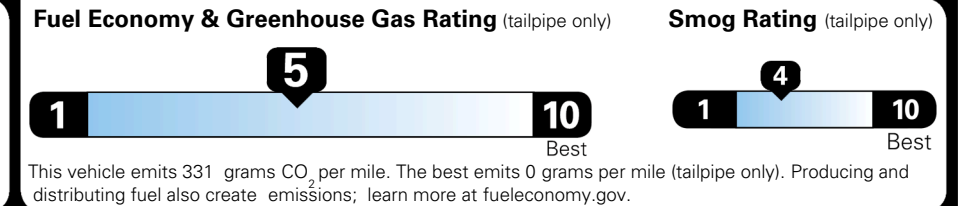

Actual results will vary for many reasons, including driving conditions and how you drive and maintain your vehicle. The average new vehicle gets 29 MPG and costs $8,500 to fuel over 5 years. Cost estimates are based on 15,000 miles per year at $ 3.30 per gallon. MPGe is miles per gasoline gallon equivalent. Vehicle emissions are a significant cause of climate change and smog.

fueleconomy.gov

Calculate personalized estimates and compare vehicles

GOVERNMENT 5-STAR SAFETY RATINGS

Overall Vehicle Score ★ ★ ★ ★ ★

Based on the combined rating of frontal, side and rollover. Should ONLY be compared to other vehicles of similar size and weight.

Frontal Driver ★ ★ ★ ★ ★

Crash Passenger ★ ★ ★ ★ ★

Based on the risk of injury in a frontal impact. Should ONLY be compared to other vehicles of similar size and weight.

Side Front seat ★ ★ ★ ★ ★

Crash Rear seat ★ ★ ★ ★ ★

Star ratings based on the risk of injury in a side impact.

Rollover ★ ★ ★ ★ ★

Star ratings based on the risk of rollover in a single-vehicle crash.

Star ratings range from 1 to 5 stars (★★★★★) with 5 being the highest.

Source: National Highway Traffic Safety Administration (NHTSA).

www.safercar.gov or 1-888-327-4236

Manufacturer's suggested retail price includes Manufacturer's recommended pre-delivery service. License and title fees, state and local taxes and other dealer installed options and accessories are not included in the manufacturer's suggested retail price.

PARTS CONTENT INFORMATION

FOR VEHICLES IN THIS CAR LINE U.S./CANADIAN PARTS CONTENT: 0 %

MAJOR SOURCES OF FOREIGN PARTS: KOREA: 90%

NOTE: PARTS CONTENT DOES NOT INCLUDE FINAL ASSEMBLY, DISTRIBUTION, OR OTHER NON-PARTS COSTS.

FOR THIS VEHICLE FINAL ASSEMBLY POINT: HWASUNG, KOREA

COUNTRY OF ORIGIN

ENGINE (MOTOR): KOREA

TRANSMISSION: KOREA

*Additional terms and conditions apply.

**Kia Connect may be currently unavailable for some Model Year 2022 and newer vehicles sold or purchased in Massachusetts; please see owners.kia.com for more information.

NOTE: When you purchase this vehicle, Kia America, Inc. collects personal information you provide to the dealership. For information on our collection and use of personal information and your rights, please see our Privacy Policy on www.kia.com.