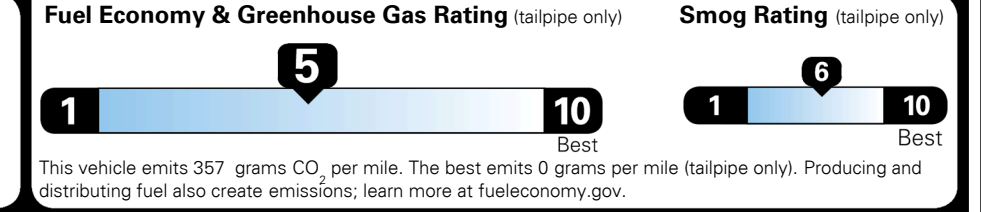

MSRP INCLUDING OPTIONS \$ 38,110.00

INLAND FREIGHT AND HANDLING \$ 1,445.00

TOTAL MANUFACTURER'S SUGGESTED RETAIL PRICE ▶ \$ 39,555.00

TOTAL ADDITIONAL WEIGHT: 13.9

*Additional terms and conditions apply.
 **Kia Connect may be currently unavailable for some Model Year 2022 and newer vehicles sold or purchased in Massachusetts; please see owners.kia.com for more information.
 NOTE: When you purchase this vehicle, Kia America, Inc. collects personal information you provide to the dealership. For information on our collection and use of personal information and your rights, please see our Privacy Policy on www.kia.com.

EPA DOT Fuel Economy and Environment

Gasoline Vehicle

You spend \$1,500 more in fuel costs over 5 years compared to the average new vehicle.

Annual fuel cost \$2,000

Actual results will vary for many reasons, including driving conditions and how you drive and maintain your vehicle. The average new vehicle gets 29 MPG and costs \$8,500 to fuel over 5 years. Cost estimates are based on 15,000 miles per year at \$ 3.30 per gallon. MPGe is miles per gasoline gallon equivalent. Vehicle emissions are a significant cause of climate change and smog.