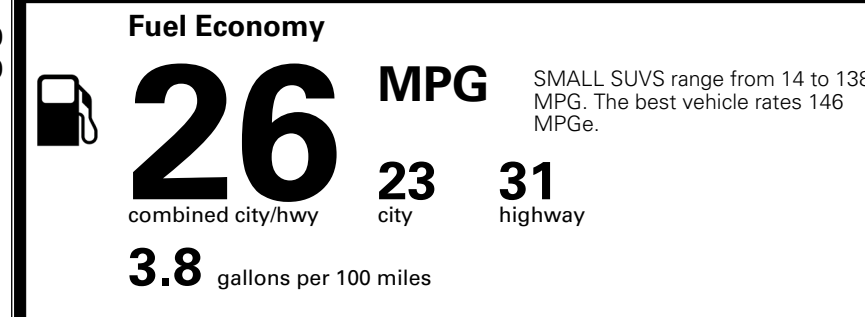

MANUFACTURER'S SUGGESTED RETAIL PRICE ▶ $ 32,390.00

ADDITIONAL INSTALLED EQUIPMENT:
(In addition to or in place of standard features)
Carpeted Floor Mats $235.00
Cargo Net $65.00

MSRP INCLUDING OPTIONS $ 32,690.00

INLAND FREIGHT AND HANDLING $ 1,495.00

TOTAL MANUFACTURER'S SUGGESTED RETAIL PRICE ▶ $ 34,185.00

TOTAL ADDITIONAL WEIGHT: 7.1

*Additional terms and conditions apply.
**Kia Connect may be currently unavailable for some Model Year 2022 and newer vehicles sold or purchased in Massachusetts; please see owners.kia.com for more information.
NOTE: When you purchase this vehicle, Kia America, Inc. collects personal information you provide to the dealership. For information on our collection and use of personal information and your rights, please see our Privacy Policy on www.kia.com.

EPA DOT Fuel Economy and Environment

Gasoline Vehicle