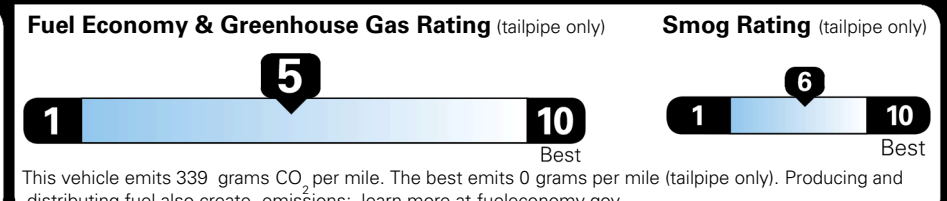

### EPA DOT Fuel Economy and Environment

Gasoline Vehicle

**You spend \$1,000 more in fuel costs over 5 years** compared to the average new vehicle.

**Annual fuel cost \$1,900**

Actual results will vary for many reasons, including driving conditions and how you drive and maintain your vehicle. The average new vehicle gets 29 MPG and costs \$8,500 to fuel over 5 years. Cost estimates are based on 15,000 miles per year at \$ 3.30 per gallon. MPGe is miles per gasoline gallon equivalent. Vehicle emissions are a significant cause of climate change and smog.