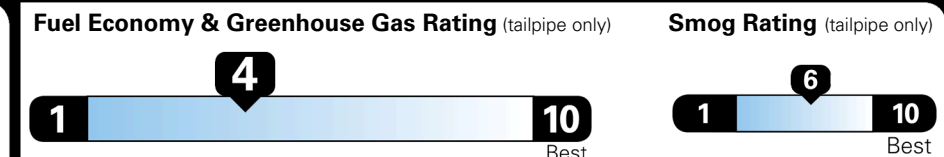

### EPA DOT Fuel Economy and Environment

Gasoline Vehicle

You spend  
**\$2,500**  
 more in fuel costs  
 over 5 years  
 compared to the  
 average new vehicle.

Annual fuel cost  
**\$2,100**

This vehicle emits 395 grams CO<sub>2</sub> per mile. The best emits 0 grams per mile (tailpipe only). Producing and distributing fuel also create emissions; learn more at fueleconomy.gov.