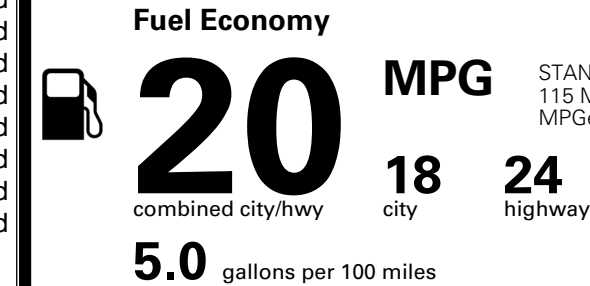

\$495.00
 \$65.00
 \$145.00
 \$75.00

MSRP INCLUDING OPTIONS

\$ 48,070.00

INLAND FREIGHT AND HANDLING

\$ 1,545.00

TOTAL MANUFACTURER'S SUGGESTED RETAIL PRICE ▶

\$ 49,615.00

TOTAL ADDITIONAL WEIGHT: 11.0

EPA DOT Fuel Economy and Environment

Gasoline Vehicle

STANDARD SUVs range from 13 to 115 MPG. The best vehicle rates 146 MPGe.

You spend
\$3,500
 more in fuel costs
 over 5 years
 compared to the
 average new vehicle.