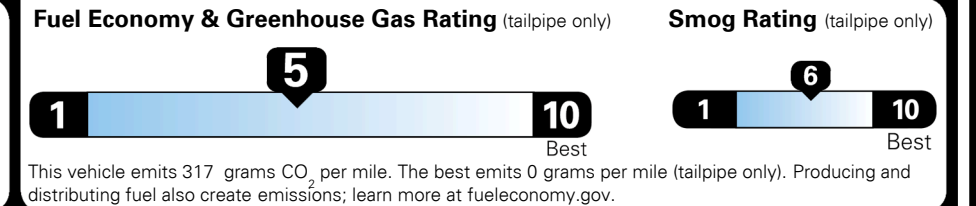

Actual results will vary for many reasons, including driving conditions and how you drive and maintain your vehicle. The average new vehicle gets 29 MPG and costs $8,500 to fuel over 5 years. Cost estimates are based on 15,000 miles per year at $ 3.30 per gallon. MPGe is miles per gasoline gallon equivalent. Vehicle emissions are a significant cause of climate change and smog.

fueleconomy.gov

Calculate personalized estimates and compare vehicles