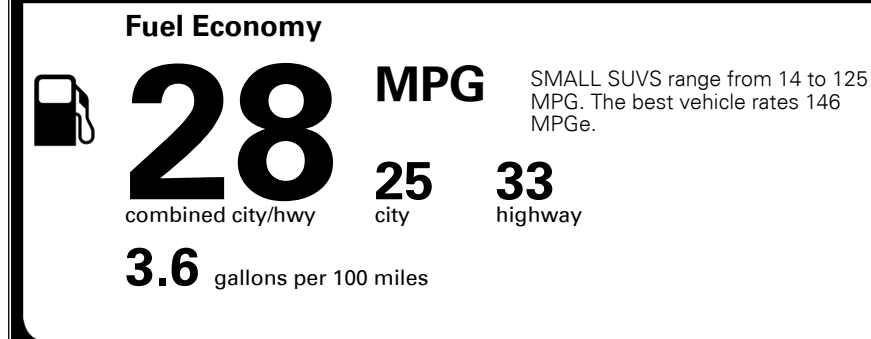

EPA DOT Fuel Economy and Environment

Gasoline Vehicle

You spend $250
more in fuel costs over 5 years compared to the average new vehicle.

Annual fuel cost $1,750