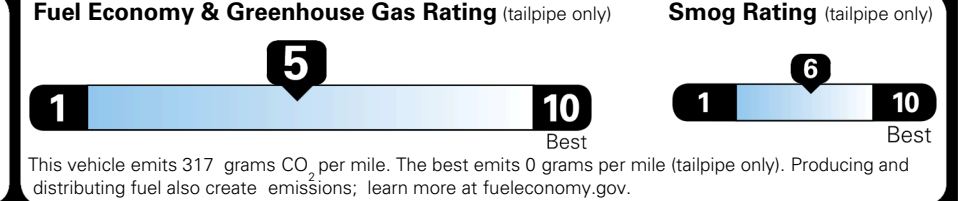

Actual results will vary for many reasons, including driving conditions and how you drive and maintain your vehicle. The average new vehicle gets 29 MPG and costs $8,500 to fuel over 5 years. Cost estimates are based on 15,000 miles per year at $ 3.30 per gallon. MPGe is miles per gasoline gallon equivalent. Vehicle emissions are a significant cause of climate change and smog.

fueleconomy.gov
Calculate personalized estimates and compare vehicles

Smartphone QR Code