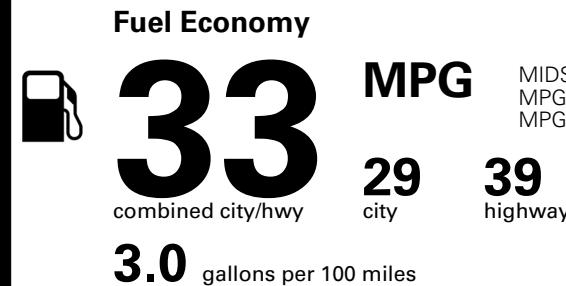

TOTAL ADDITIONAL WEIGHT:

EPA DOT Fuel Economy and Environment

Gasoline Vehicle

MIDSIZE CARS range from 15 to 139 MPG. The best vehicle rates 146 MPGe.

You save \$1,000
 in fuel costs over 5 years compared to the average new vehicle.