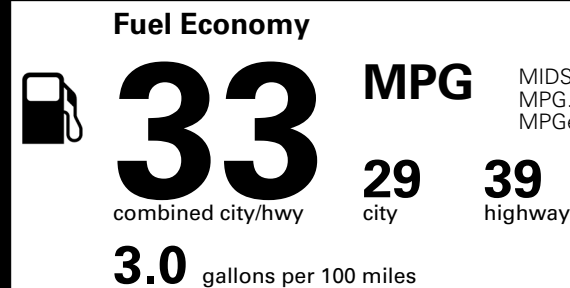

TOTAL ADDITIONAL WEIGHT:

EPA DOT Fuel Economy and Environment

Gasoline Vehicle

MIDSIZE CARS range from 15 to 139 MPG. The best vehicle rates 146 MPGe.

You save \$1,000
 in fuel costs over 5 years compared to the average new vehicle.