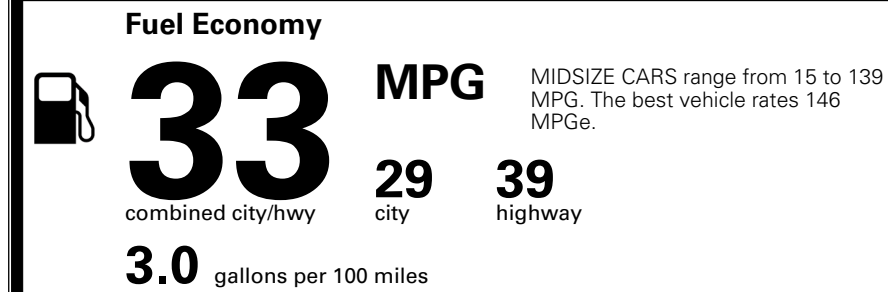

TOTAL ADDITIONAL WEIGHT:

EPA DOT Fuel Economy and Environment

Gasoline Vehicle

You save \$1,000
 in fuel costs over 5 years compared to the average new vehicle.

Annual fuel cost \$1,500

Actual results will vary for many reasons, including driving conditions and how you drive and maintain your vehicle. The average new vehicle gets 29 MPG and costs \$8,500 to fuel over 5 years. Cost estimates are based on 15,000 miles per year at \$ 3.30 per gallon. MPGe is miles per gasoline gallon equivalent. Vehicle emissions are a significant cause of climate change and smog.