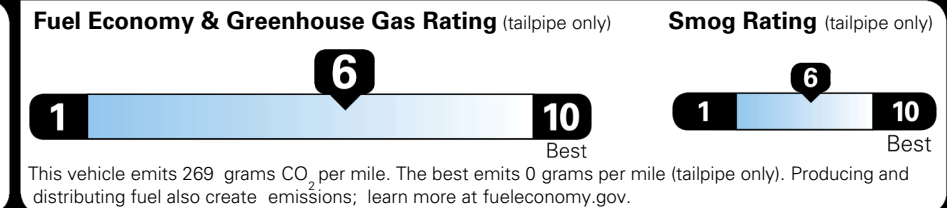

TOTAL ADDITIONAL WEIGHT:

EPA DOT Fuel Economy and Environment

Gasoline Vehicle

You save \$1,000
 in fuel costs over 5 years compared to the average new vehicle.

Annual fuel cost \$1,500

Actual results will vary for many reasons, including driving conditions and how you drive and maintain your vehicle. The average new vehicle gets 29 MPG and costs \$8,500 to fuel over 5 years. Cost estimates are based on 15,000 miles per year at \$ 3.30 per gallon. MPGe is miles per gasoline gallon equivalent. Vehicle emissions are a significant cause of climate change and smog.